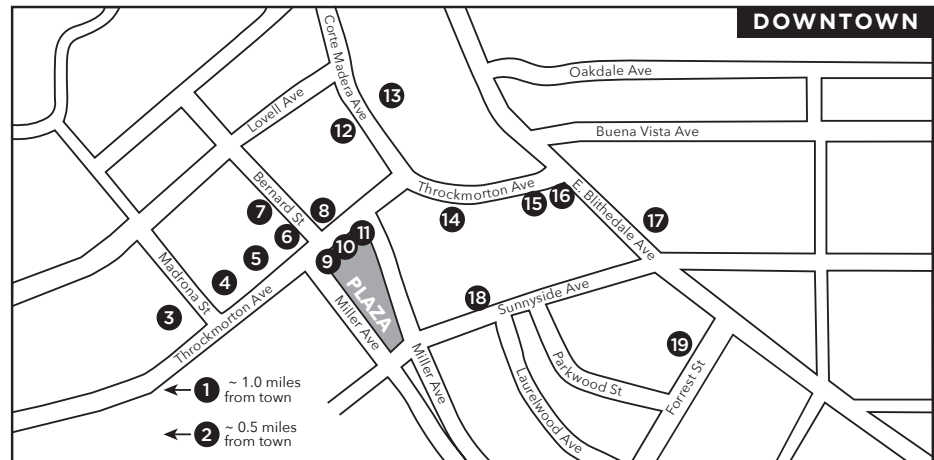

MILL VALLEY ARTS COMMISSION EVENT

FIRST TUESDAY ARTWALK

11 MILL VALLEY CHAMBER OF COMMERCE

Kandi Coda: Majestic Marin
Oil, Acrylic and Enamel on Canvas
85 Throckmorton Ave., 388-9700
Hours: Tues, Thurs-Sat 12pm-4pm
www.enjoymillvalley.com

12 SWEETWATER

Asher Belsky: Live Guitar Music
19 Corte Madera Ave., 388-3850
www.sweetwatermusicchall.com
** 6:00pm-8:00pm **

13 MILL VALLEY CITY HALL

Joy Perrin: Plein Air Transparent Watercolors - Transparent Watercolor
26 Corte Madera Ave., 388-4033
Hours: Mon-Thurs 8am-12pm
www.cityofmillvalley.org

14 AERENA GALLERIES

Damon Hyldreth: 3D in '23
Steel and Bronze
53 Throckmorton Ave., 707-603-8787
Hours: Tues-Sun 10am-6pm
www.aerenagalleries.com

15 POET AND THE BENCH

Mizrahi Hellmann: Shaping the Earth
Ceramics
11 Throckmorton Ave., 569-4383
Hours: Mon, Wed-Sat 10:30am-5pm, Sun 11am-4pm
www.poetandthebench.com

16 RUBY LIVING

Terry Tsu and Lori Rhodes: Paintings
Mixed Media
1 Throckmorton Ave., 381-9095
Hours: Mon-Sat 11am-6pm Sun 12pm-5pm
www.rubyliving.com

17 COLDWELL BANKER - MILL VALLEY

John Bucklin: Grand Canyon Sunrise
Gouache on Panel
25 E. Blithedale, 388-5060
Hours: Mon-Fri 10am-4pm
www.coldwellbankerhomes.com

18 KIM EAGLES-SMITH GALLERY

Group Show: Contemporary Landscape
Different Ways of Seeing the World
Oil, Encaustic and Acrylic Paintings
23 Sunnyside Ave., 981-1080
Hours: Tues-Fri 11am-5pm, Sat 12pm-5pm
www.kesfineart.com

19 THOMPSON DORFMAN

Barry Beach: Accumulations and Excavations
Reclaimed Wood and Mixed Media
39 Forrest St., #201, 381-3001
Hours: Mon-Fri 8am-5pm
www.thompsondorfman.com

20 MILL VALLEY COMMUNITY CENTER

Paula Valenzuela: Inner Landscapes
Mixed Media Works on Canvas, Panel & Paper
180 Camino Alto, 383-1370
Hours: Mon-Fri 8:30am-5pm
www.millvalleyrecreation.org