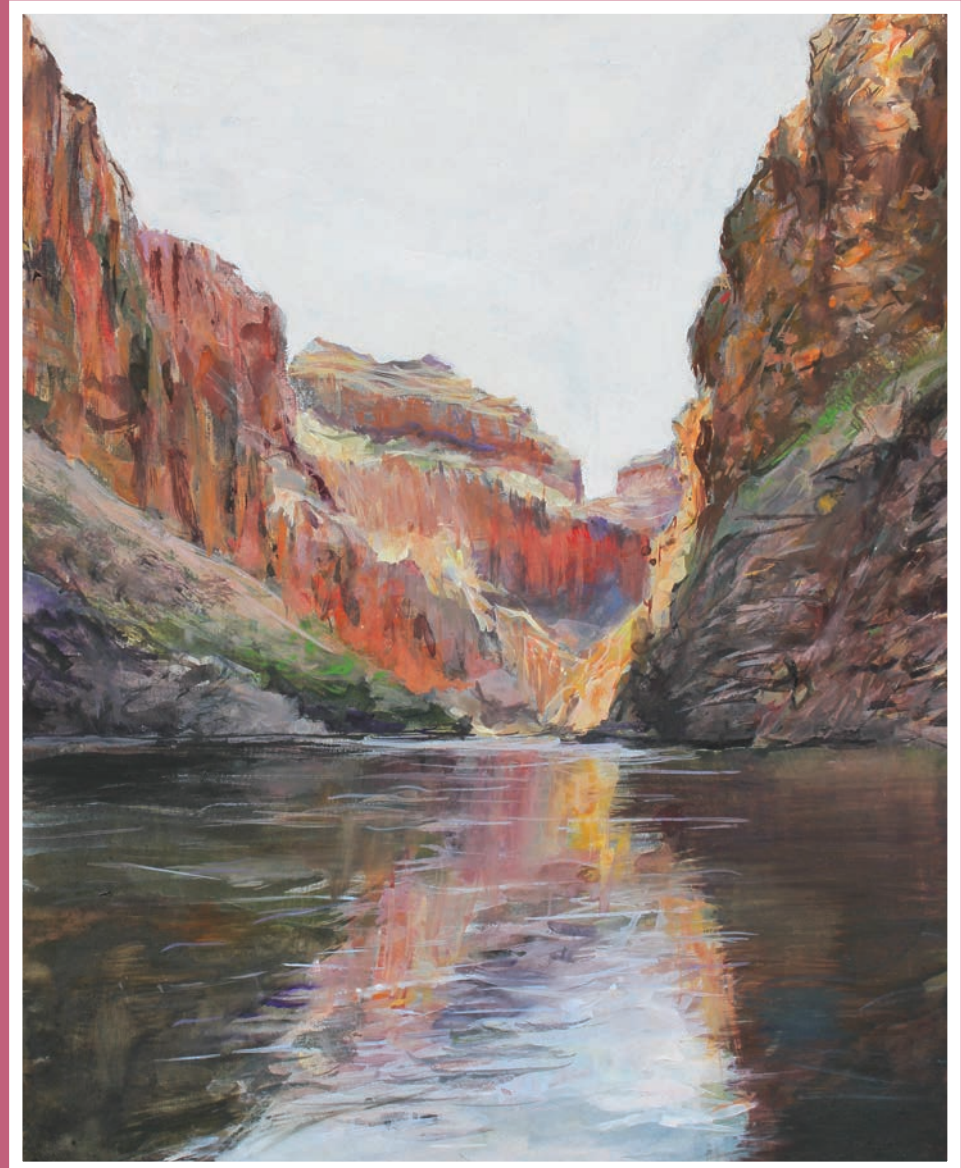

# FIRST TUESDAY ARTWALK

"GRAND CANYON" BY JOHN BUCKLIN | EXHIBITED AT COLDWELL BANKER